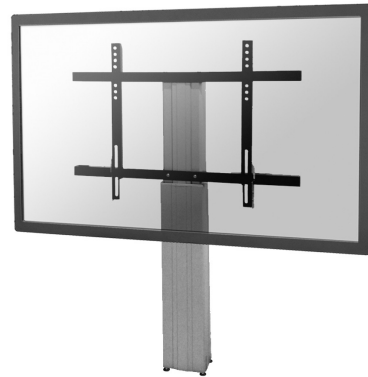

NEOMOUNTS MOTORISED WALL MOUNT

SPECIFICATIONS

GENERAL

Min. screen size*	42 inch
Max. screen size*	100 inch
Min. weight	0 kg (per screen)
Max. weight	130 kg (per screen)
Screens	1
VESA minimum	200x200 mm
VESA maximum	800x600 mm

FUNCTIONALITY

Type	Fixed
Height adjustment	105-155 cm
Width adjustment	90 cm
Lockable	Lockable - Padlock not included
Adjustment type	Motorised

INFORMATION

Color	Silver
Main material	Steel
Warranty	5 year
EAN code	8717371446154

Neomounts

Neomounts

Neomounts Motorised TV/LFD Wall Mount for 42"-100" screen, Height Adjustable - Silver

With the Neomounts PLASMA-W2250SILVER automatic height adjustable floor stand you place a large format flat screen on the floor and anchor it to the wall with the included wall mounts (7 cm distance). Get optimal positioning for both standing and seated audiences, in any application, in any part of your location. Perfect to use in a class room, boardroom, presentation room or public entrance.

The PLASMA-W2250SILVER is suited for screens between 42"-100" and has a load capacity of 130 kg. The mount is suitable for screens with a VESA hole pattern of 200x200 to 800x600 mm.

The mobile electric floor lift is automatically height adjustable over a height of 50 cm with a remote control. From the floor to the center the distance of the screen is variable from 105-155 cm. The position can be perfectly leveled with four adjustable feet under the central column.