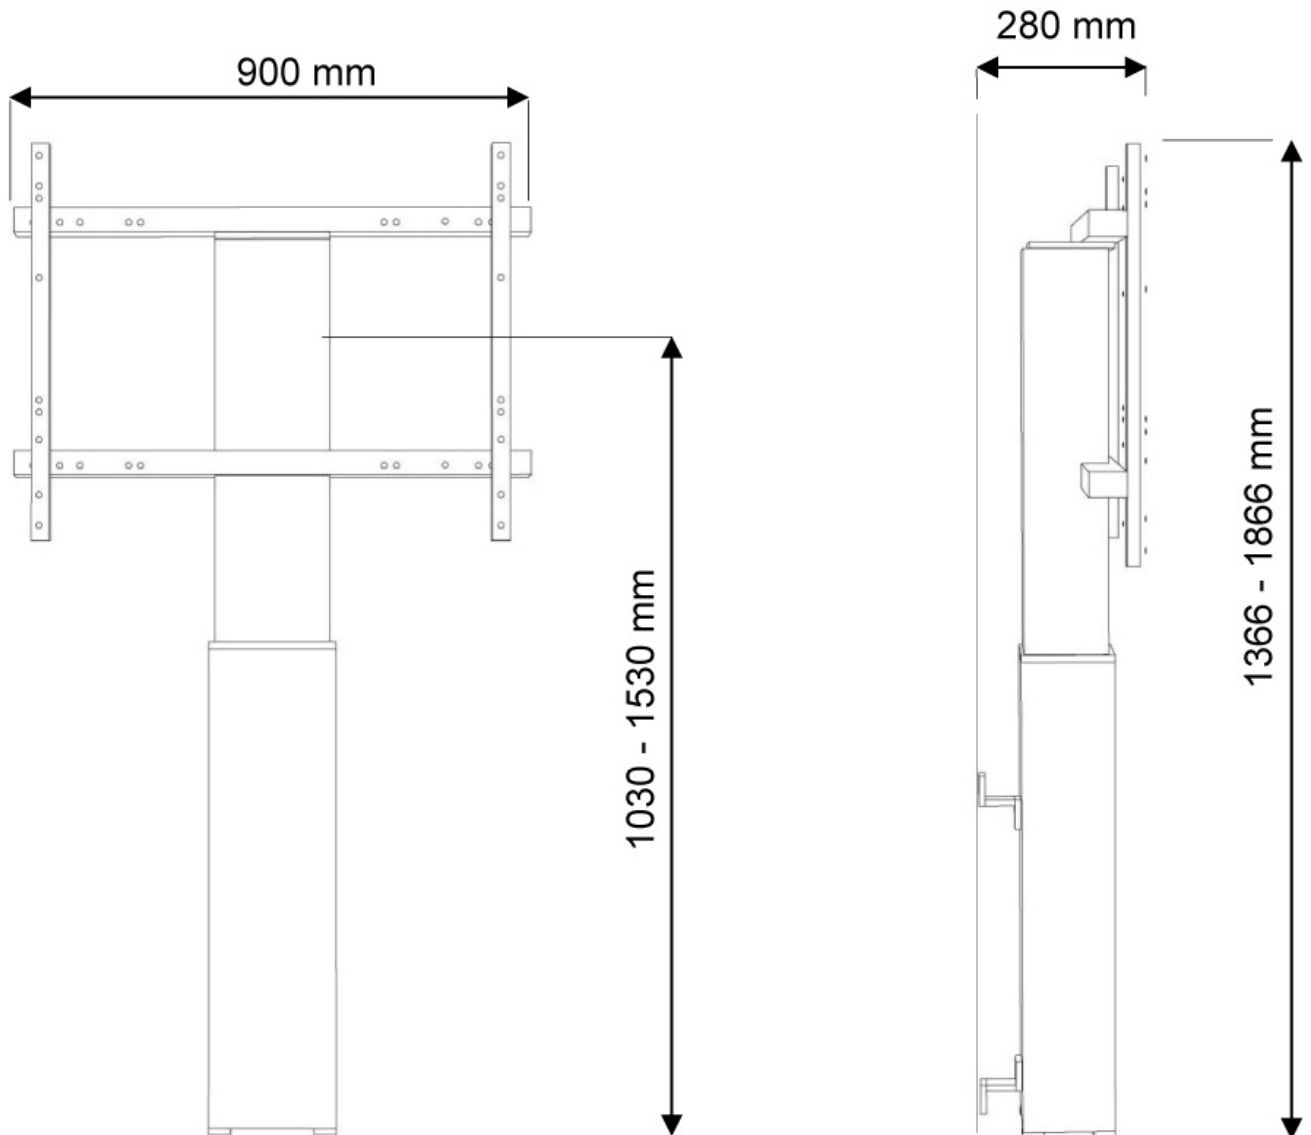

NEOMOUNTS MOTORISED WALL MOUNT

Neomounts