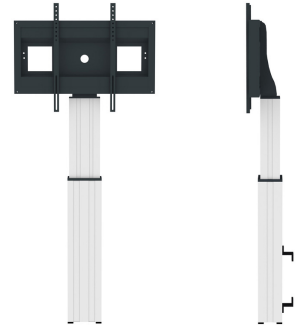

Neomounts

Neomounts Motorised TV/LFD Wall Mount for 42"-100" screen, Height Adjustable - Silver

With the Neomounts PLASMA-W2500SILVER automatic height adjustable floor stand you place a large format flat screen on the floor and anchor it to the wall with the included wall mounts (7 cm distance). Get optimal positioning for both standing and seated audiences, in any application, in any part of your location. Perfect to use in a class room, boardroom, presentation room or public entrance.

The PLASMA-W2500SILVER is suited for screens between 42" - 100" and has a load capacity of 150 kg. The mount is suitable for screens with a VESA hole pattern of 200x200 to 800x600 mm.

The mobile electric floor lift is automatically height adjustable over a height of 50 cm with a remote control. From the floor to the center the distance of the screen is variable from 119-169 cm. The position can be perfectly leveled with four adjustable feet under the central column.

Behind the screen is a 6 cm deep space available to mount a media player or mini-computer. Cables can be guided at the back of the mount. The Neomounts PLASMA-W2500SILVER comes in a RAL 9006 color and all installation material is included with the product. Warranty: 5 year.