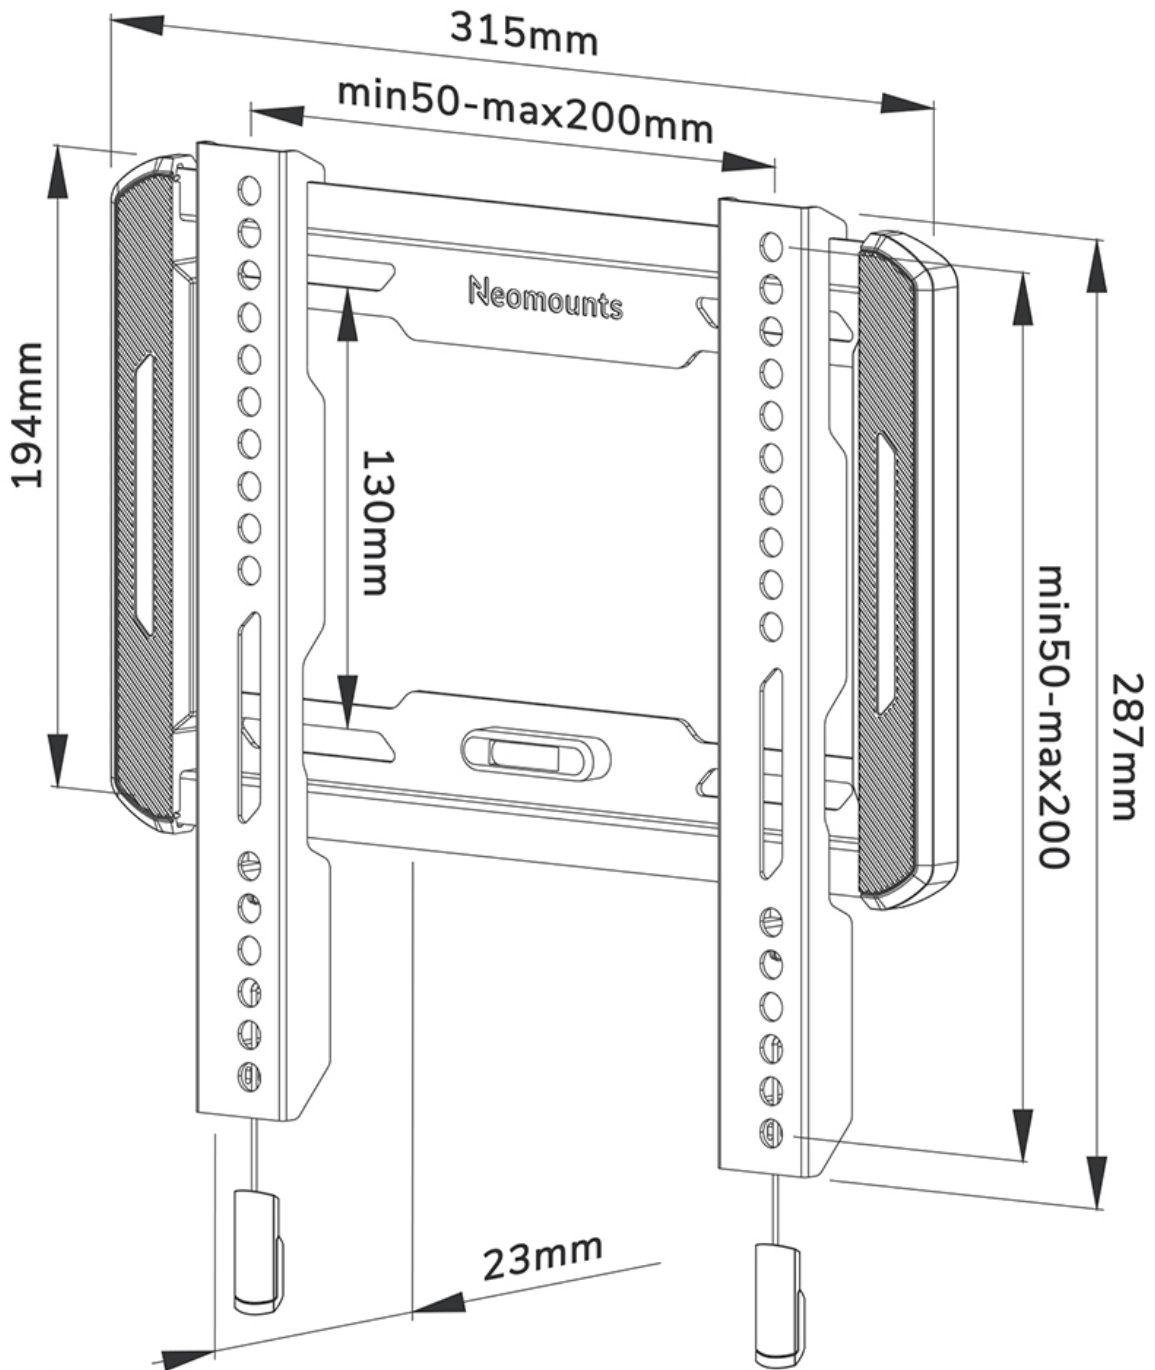

WL30-550BL12

NEOMOUNTS TV WALL MOUNT

Neomounts