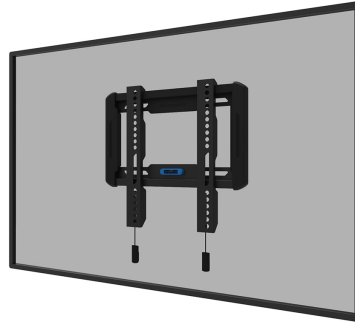

WL30-550BL12

NEOMOUNTS TV WALL MOUNT

SPECIFICATIONS

GENERAL

Min. screen size*	24 inch
Max. screen size*	65 inch
Max. weight	40 kg (per screen)
Screens	1
VESA minimum	50x50 mm
VESA maximum	200x200 mm
Distance to wall	2,3 cm

FUNCTIONALITY

Type	Fixed
Lockable	Not lockable
Height	28,7 cm
Width	31,5 cm
Depth	2,3 cm

INFORMATION

Color	Black
Main material	Steel
Warranty	5 year
EAN code	8717371448639

*Please note: The inch sizes stated are just an indication, combined with the weight and VESA sizes. The maximum weight and VESA size are absolute restrictions for the products and should not be exceeded.

Neomounts

Neomounts

Neomounts WL30-550BL12 fixed wall mount for 24-65" screens - Black

The Neomounts WL30-550BL12 LEVEL is a fixed wall mount for flat screens up to 65" with a maximum weight capacity of 40 kg.

The LEVEL-550 wall mount is ultra-flat with a depth of 2,3 cm and is suitable for screens that meet VESA hole pattern 50x50 to 200x200mm.

The WL30-550BL12 features a nifty magnetic pull & release system, that allows you to attach the TV in a wink of an eye and secure the TV in safe and solid manner. Afterwards, the pull & release straps can be easily hidden behind the screen by clicking the magnet to the mount. The integrated spirit level assures easy installation of the mount.