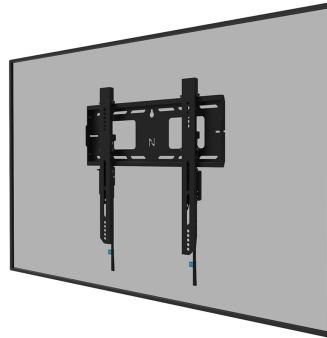

WL30-750BL14

NEOMOUNTS HEAVY DUTY TV WALL MOUNT

SPECIFICATIONS

GENERAL

| | |
|-------------------|---------------------|
| Min. screen size* | 32 inch |
| Max. screen size* | 75 inch |
| Max. weight | 100 kg (per screen) |
| Screens | 1 |
| VESA minimum | 100x100 mm |
| VESA maximum | 400x400 mm |
| Distance to wall | 4,2 cm |

FUNCTIONALITY

| | |
|-------------------|---------------------------------|
| Type | Fixed |
| Height adjustment | 1 cm |
| Lockable | Lockable - Padlock not included |
| Height | 48,8 cm |
| Width | 48,6 cm |
| Depth | 4,2 cm |
| Adjustment type | Manual |

Neomounts

Neomounts

Neomounts WL30-750BL14 fixed wall mount for 32-75" screens - Black

The Neomounts WL30-750BL14 LEVEL is the ultimate solution for securely mounting an interactive or heavy weight display up to 75" with a maximum capacity of 100 kg. This heavy-duty wall mount features a high profile wall plate and is engineered for stability and precision, ensuring your screen is securely mounted even on uneven surfaces. The wall mount is designed to provide the sturdiest and most stable touch screen experience. The brackets of the WL30-750BL14 feature depth adjustable wall supports on the lower brackets for better weight distribution and maximum stability. The mount features individual adjustable brackets (10 mm) for securely adjusting the display height or levelling it.

The LEVEL-750 wall mount has a profile depth of 4,2 cm and is suitable for screens that meet VESA hole pattern 100x100 to 400x400 mm. Its quickly connectable wall plate allows for multiple screen mounting, while a clever kickstand service position provides easy access to cables and connectors. Additionally, the wall plate is designed with specific cut-outs for wall sockets and securing devices and cables. It features various perforated holes for easy tie-wrap cable fixing and provides space for cable storage, ensuring a clean and tidy finishing.