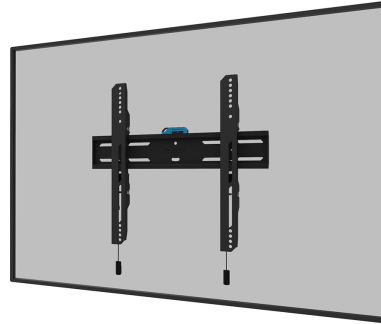

WL30S-850BL14

NEOMOUNTS TV WALL MOUNT

SPECIFICATIONS

GENERAL

| | |
|-------------------|--------------------|
| Min. screen size* | 32 inch |
| Max. screen size* | 75 inch |
| Max. weight | 50 kg (per screen) |
| Screens | 1 |
| VESA minimum | 100x100 mm |
| VESA maximum | 400x400 mm |
| Distance to wall | 3,3 cm |

FUNCTIONALITY

| | |
|-------------------|------------------------------------|
| Type | Fixed |
| Height adjustment | 2 cm |
| Lockable | Lockable - Security screw included |
| Height | 42,5 cm |
| Width | 48,4 cm |
| Depth | 3,3 cm |
| Adjustment type | Micro adjustment |

Neomounts

Neomounts

Neomounts WL30S-850BL14 fixed wall mount for 32-75" screens - Black

The Neomounts WL30S-850BL14 LEVEL is a fixed wall mount for flat screens up to 75" with a maximum weight capacity of 50 kg. Height and level adjustment is available for the perfect installation.

The LEVEL-850 wall mount has a depth of 3,3 cm and is suitable for screens that meet VESA hole pattern 100x100 to 400x400mm. It is possible to lock the wall mount using the included anti-theft screw or a padlock (not included).