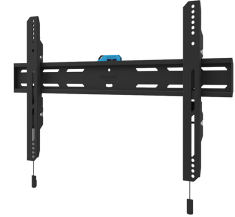

WL30S-850BL16

NEOMOUNTS TV WALL MOUNT

SPECIFICATIONS

GENERAL

Min. screen size*	42 inch
Max. screen size*	86 inch
Max. weight	60 kg (per screen)
Screens	1
VESA minimum	100x100 mm
VESA maximum	600x400 mm
Distance to wall	3,3 cm

FUNCTIONALITY

Type	Fixed
Height adjustment	2 cm
Lockable	Lockable - Security screw included
Height	42,5 cm
Width	68,4 cm
Depth	3,3 cm
Adjustment type	Micro adjustment

INFORMATION

Color	Black
Main material	Steel
Warranty	5 year
EAN code	8717371448851

Neomounts

Neomounts

Neomounts WL30S-850BL16 fixed wall mount for 42-86" screens - Black

The Neomounts WL30S-850BL16 LEVEL is a fixed wall mount for flat screens up to 86" with a maximum weight capacity of 60 kg. Height and level adjustment is available for the perfect installation.

The LEVEL-850 wall mount has a depth of 3,3 cm and is suitable for screens that meet VESA hole pattern 100x100 to 600x400mm. It is possible to lock the wall mount using the included anti-theft screw or a padlock (not included).