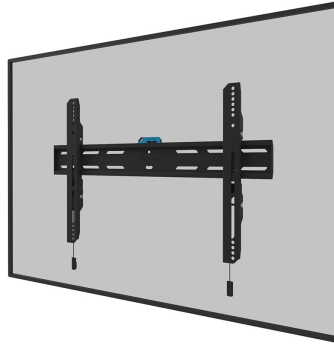

WL30S-850BL16

NEOMOUNTS TV WALL MOUNT

SPECIFICATIONS

GENERAL

Min. screen size*	42 inch
Max. screen size*	86 inch
Max. weight	60 kg (per screen)
Screens	1
VESA minimum	100x100 mm
VESA maximum	600x400 mm
Distance to wall	3,3 cm

FUNCTIONALITY

Type	Fixed
Height adjustment	2 cm
Lockable	Lockable - Security screw included
Height	42,5 cm
Width	68,4 cm
Depth	3,3 cm
Adjustment type	Micro adjustment

INFORMATION

Color	Black
Main material	Steel
Warranty	5 year
EAN code	8717371448851

Neomounts

Neomounts

Neomounts WL30S-850BL16 fixed wall mount for 42-86" screens - Black

The Neomounts WL30S-850BL16 LEVEL is a fixed wall mount for flat screens up to 86" with a maximum weight capacity of 60 kg. Height and level adjustment is available for the perfect installation.

The LEVEL-850 wall mount has a depth of 3,3 cm and is suitable for screens that meet VESA hole pattern 100x100 to 600x400mm. It is possible to lock the wall mount using the included anti-theft screw or a padlock (not included).