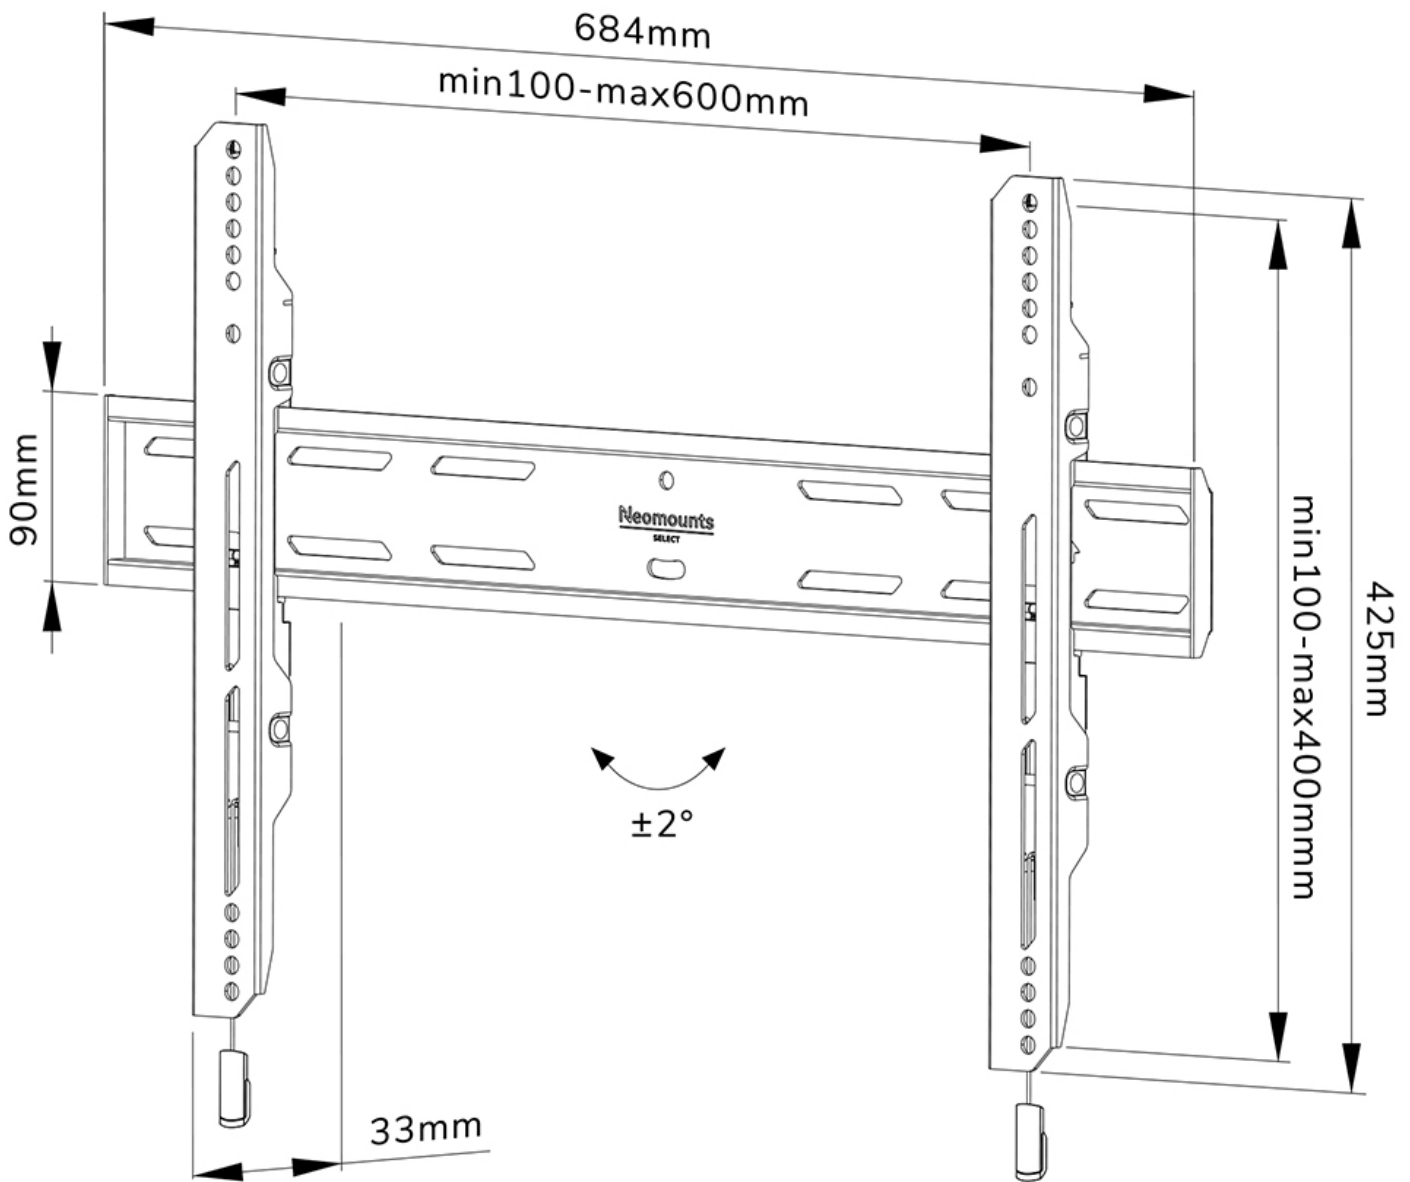

WL30S-850BL16

NEOMOUNTS TV WALL MOUNT

Neomounts