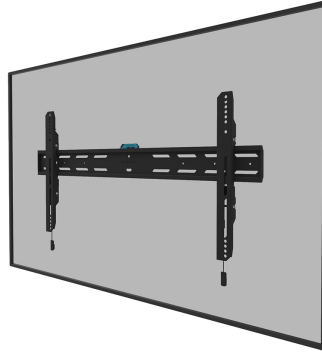

#### FUNCTIONALITY

Type	Fixed
Height adjustment	2 cm
Lockable	Lockable - Security screw included
Height	42,5 cm
Width	88,4 cm
Depth	3,3 cm
Adjustment type	Micro adjustment

### Neomounts WL30S-850BL18 fixed wall mount for 43-86" screens - Black

The Neomounts WL30S-850BL18 LEVEL is a fixed wall mount for flat screens up to 86" with a maximum weight capacity of 60 kg. Height and level adjustment is available for the perfect installation.

The LEVEL-850 wall mount has a depth of 3,3 cm and is suitable for screens that meet VESA hole pattern 100x100 to 800x400mm. It is possible to lock the wall mount using the included anti-theft screw or a padlock (not included).

The WL30S-850BL18 features a nifty magnetic pull & release system, that allows you to attach the TV in a wink of an eye and secure the TV in safe and solid manner. Afterwards, the pull & release straps can be easily hidden behind the screen by clicking the magnet to the mount. A separate spirit level tool is included with the wall mount, as well as a fixing template, to ensure easy installation of the mount.