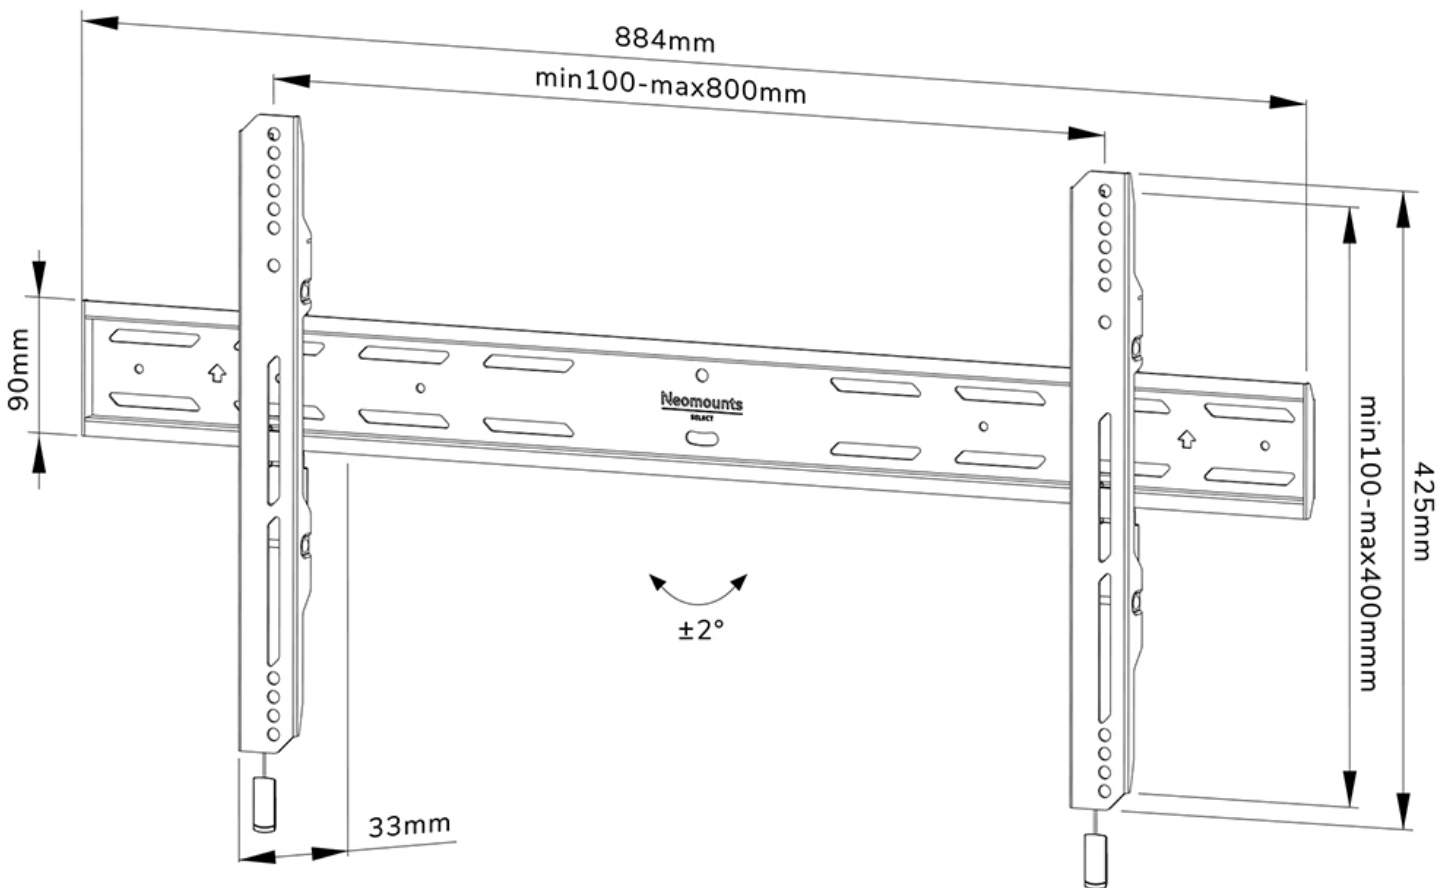

WL30S-850BL18

NEOMOUNTS TV WALL MOUNT

Neomounts