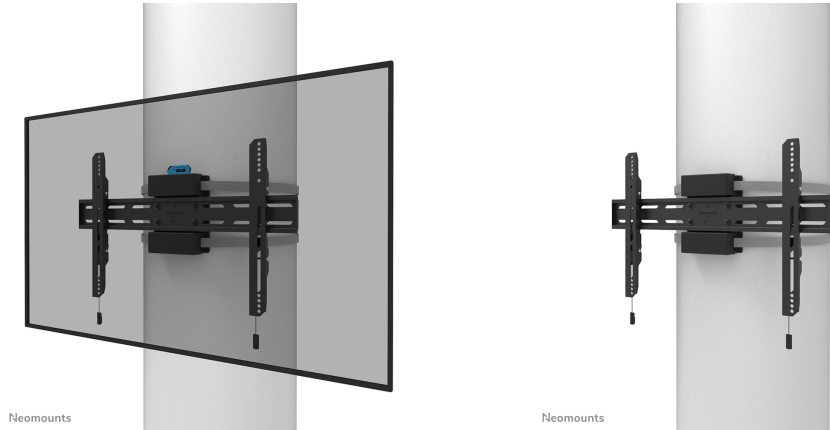

Type	Fixed
Lockable	Lockable - Security screw included
Rotate (degrees)	+3°, -3°
Height	42,5 cm
Width	68,4 cm
Depth	6,7 cm
Adjustment type	Micro adjustment

INFORMATION

Color	Black
Main material	Steel
Warranty	5 year
EAN code	8717371449520

NEOMOUNTS TV PILLAR MOUNT

Neomounts WL30S-910BL16 fixed pillar mount for 40-75" screens - Black

The Neomounts WL30S-910BL16 is a fixed pillar mount for screens up to 75" with a maximum weight capacity of 50 kg. The mount is suitable for Ø25-100 cm cylinder, square and rectangular pillars. Individual bracket height and level adjustment are available for the perfect installation.

The WL30S-910BL16 has a depth of 6,7 cm and is suitable for screens that meet VESA hole pattern 200x100 to 600x400 mm. The pillar mount has a strap of 350 cm and can be locked if required with the anti-theft screw provided or with a padlock (not included).

The mount features a nifty magnetic pull & release system, that allows you to attach the TV in a wink of an eye and secure the TV in safe and solid manner. Afterwards, the pull & release straps can be easily hidden behind the screen by clicking the magnet to the mount. The ratchet clamp ensures easy installation, as well as the separate magnetic spirit level tool that is included.