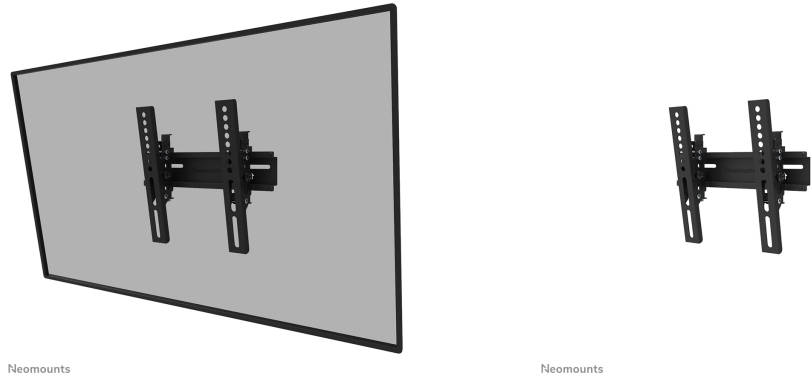

WL35-350BL12

NEOMOUNTS TV WALL MOUNT

SPECIFICATIONS

GENERAL

Min. screen size*	24 inch
Max. screen size*	55 inch
Max. weight	25 kg (per screen)
Screens	1
VESA minimum	50x50 mm
VESA maximum	200x200 mm
Distance to wall	4,6 cm

FUNCTIONALITY

Type	Tilt
Lockable	Lockable - Padlock not included
Tilt (degrees)	+10°, -2°
Height	22,5 cm
Width	25 cm
Depth	4,6 cm

INFORMATION

Color	Black
Main material	Steel
Warranty	5 year
EAN code	8717371449636

Neomounts WL35-350BL12 tiltable wall mount for 24-55" screens - Black

The Neomounts WL35-350BL12 is a tiltable wall mount for flat screens up to 55" with a maximum weight capacity of 25 kg. The versatile tilt technology (12°), allows you to create the optimum viewing angle.

The WL30-350BL12 has a depth of 4,6 cm and is suitable for screens that meet VESA hole pattern 50x50 to 200x200 mm. It is possible to lock the individual brackets of the mount using a padlock (not included).