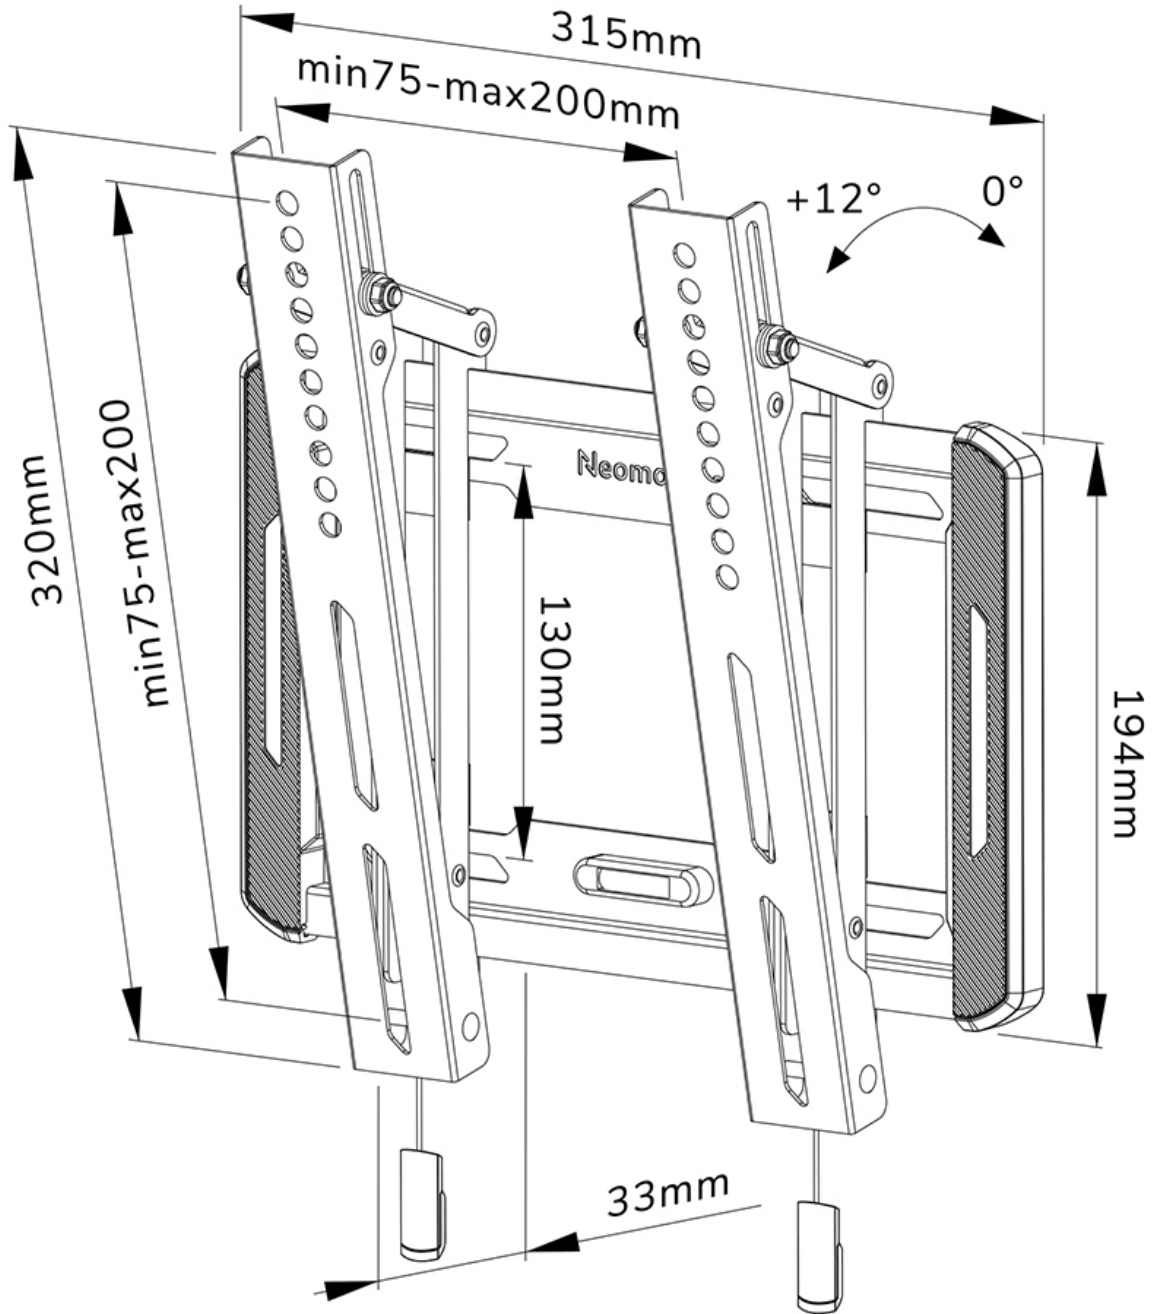

WL35-550BL12

NEOMOUNTS TV WALL MOUNT

Neomounts