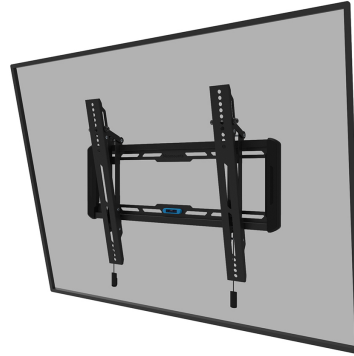

WL35-550BL14

NEOMOUNTS TV WALL MOUNT

SPECIFICATIONS

GENERAL

Min. screen size*	32 inch
Max. screen size*	75 inch
Max. weight	50 kg (per screen)
Screens	1
VESA minimum	100x100 mm
VESA maximum	400x400 mm
Distance to wall	3,3 cm

FUNCTIONALITY

Type	Tilt
Lockable	Not lockable
Tilt (degrees)	12°
Height	42,5 cm
Width	53,5 cm
Depth	3,3 cm
Adjustment type	Manual

INFORMATION

Color	Black
Main material	Steel
Warranty	5 year
EAN code	8717371448707

*Please note: The inch sizes stated are just an indication, combined with the weight and VESA sizes. The maximum weight and VESA size are absolute restrictions for the products and should not be exceeded.

Neomounts

Neomounts

Neomounts WL35-550BL14 tiltable wall mount for 32-75" screens - Black

The Neomounts WL35-550BL14 LEVEL is a tiltable wall mount for flat screens up to 75" with a maximum weight capacity of 50 kg. The versatile tilt (12°) technology allows you to create the optimum viewing angle.

The LEVEL-550 wall mount has a depth of 3,3 cm and is suitable for screens that meet VESA hole pattern 100x100 to 400x400 mm.

The WL35-550BL14 features a nifty magnetic pull & release system, that allows you to attach the TV in a wink of an eye and secure the TV in safe and solid manner. Afterwards, the pull & release straps can be easily hidden behind the screen by clicking the magnet to the mount. The integrated spirit level assures easy installation of the mount.