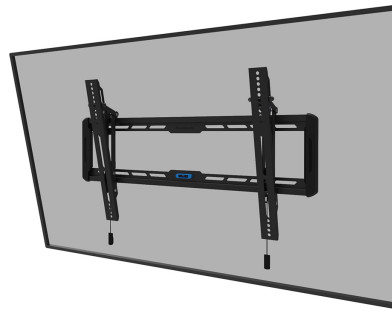

WL35-550BL16

NEOMOUNTS TV WALL MOUNT

SPECIFICATIONS

GENERAL

Min. screen size*	42 inch
Max. screen size*	86 inch
Max. weight	60 kg (per screen)
Screens	1
VESA minimum	100x100 mm
VESA maximum	600x400 mm
Distance to wall	3,3 cm

FUNCTIONALITY

Type	Tilt
Lockable	Not lockable
Tilt (degrees)	12°
Height	42,5 cm
Width	73,5 cm
Depth	3,3 cm
Adjustment type	Manual

INFORMATION

Color	Black
Main material	Steel
Warranty	5 year
EAN code	8717371448738

Neomounts

Neomounts

Neomounts WL35-550BL16 tiltable wall mount for 42-86" screens - Black

The Neomounts WL35-550BL16 LEVEL is a tiltable wall mount for flat screens up to 86" with a maximum weight capacity of 60 kg. The versatile tilt (12°) technology allows you to create the optimum viewing angle.

The LEVEL-550 wall mount has a depth of 3,3 cm and is suitable for screens that meet VESA hole pattern 100x100 to 600x400 mm.

The WL35-550BL16 features a nifty magnetic pull & release system, that allows you to attach the TV in a wink of an eye and secure the TV in safe and solid manner. Afterwards, the pull & release straps can be easily hidden behind the screen by clicking the magnet to the mount. The integrated spirit level assures easy installation of the mount.