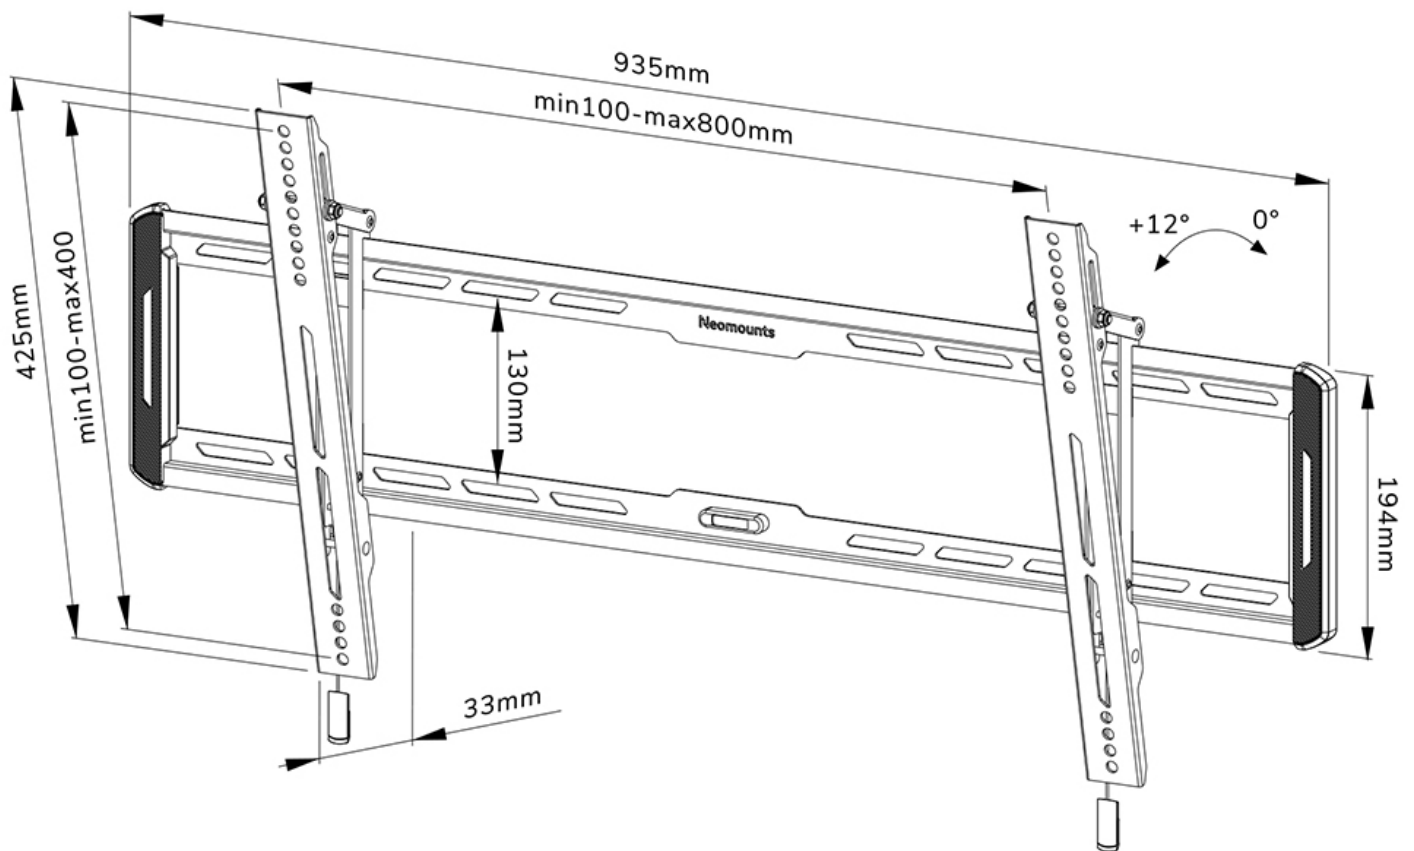

WL35-550BL18

NEOMOUNTS TV WALL MOUNT

Neomounts