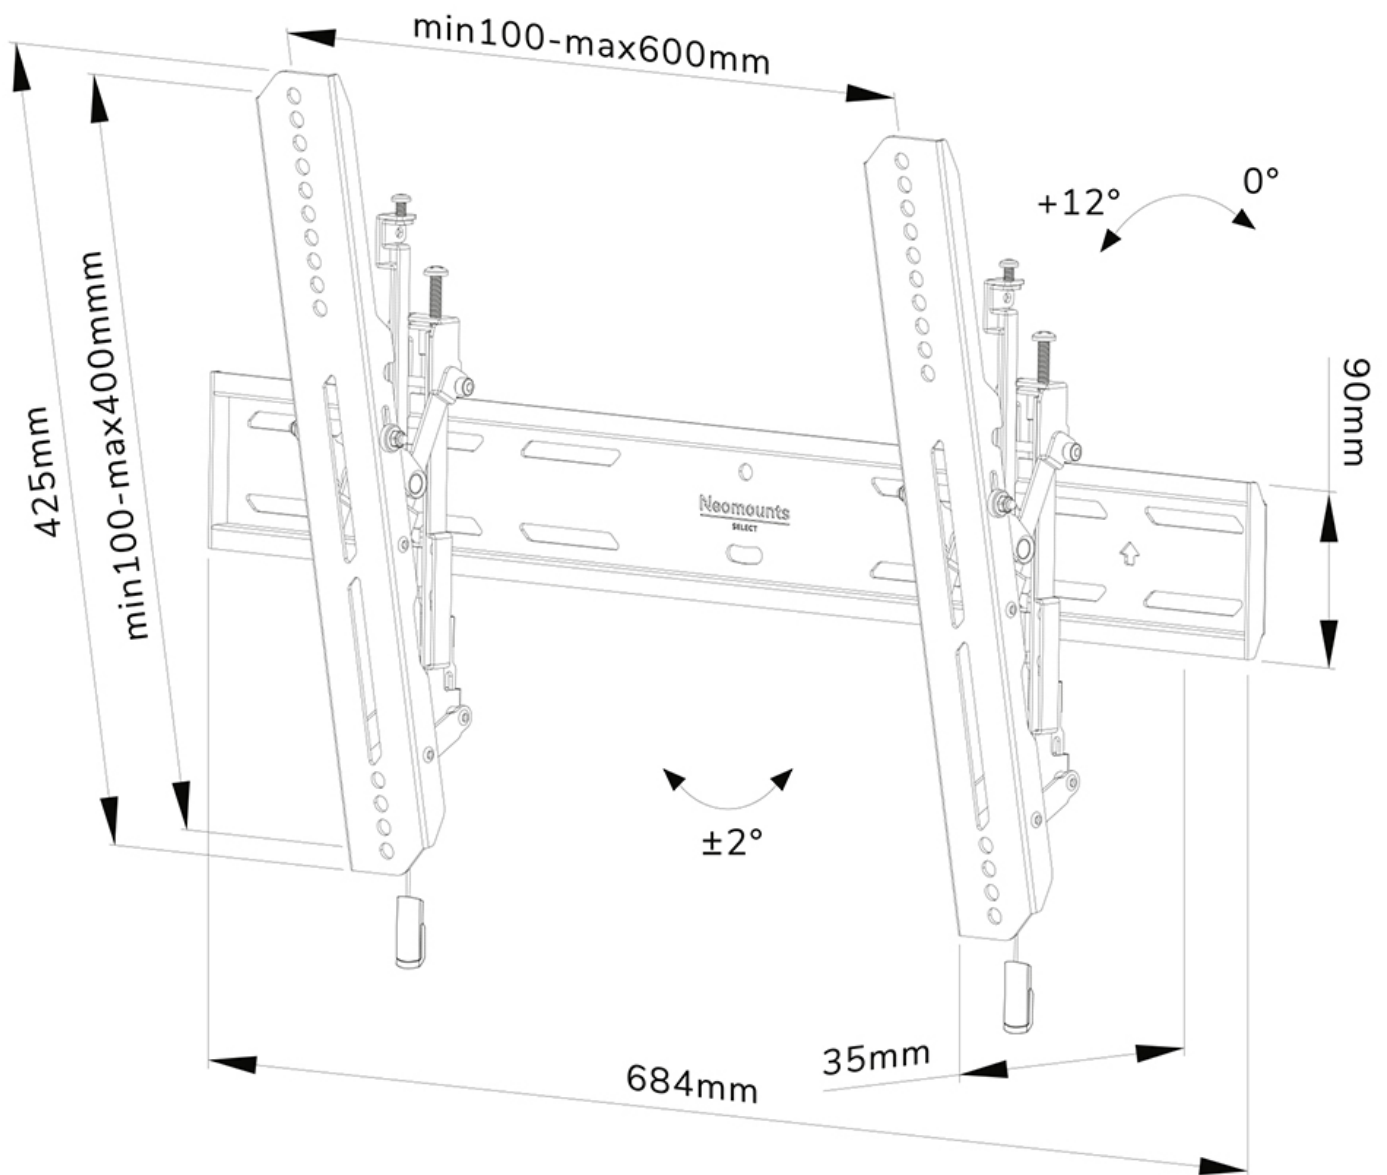

WL35S-850BL16

NEOMOUNTS TV WALL MOUNT

Neomounts