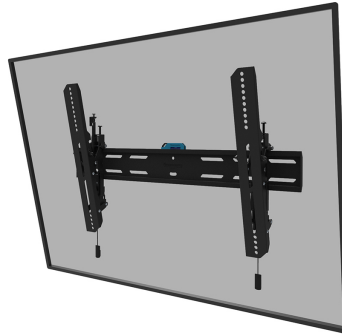

WL35S-850BL16

NEOMOUNTS TV WALL MOUNT

SPECIFICATIONS

GENERAL

Min. screen size*	42 inch
Max. screen size*	86 inch
Max. weight	60 kg (per screen)
Screens	1
VESA minimum	100x100 mm
VESA maximum	600x400 mm
Distance to wall	3,5 cm

FUNCTIONALITY

Type	Tilt
Height adjustment	2 cm
Lockable	Lockable - Security screw included
Tilt (degrees)	12°
Height	42,5 cm
Width	68,4 cm
Depth	3,6 cm
Adjustment type	Micro adjustment

INFORMATION

Color	Black
Main material	Steel
Warranty	5 year
EAN code	8717371448868

Neomounts

Neomounts

Neomounts WL35S-850BL16 tiltable wall mount for 42-86" screens - Black

The Neomounts WL35S-850BL16 LEVEL is a tiltable wall mount for flat screens up to 86" with a maximum weight capacity of 60 kg. Height and level adjustment is available for the perfect installation.

The LEVEL-850 wall mount has a depth of 3,3 cm and is suitable for screens that meet VESA hole pattern 100x100 to 600x400mm. It is possible to lock the wall mount using the included anti-theft screw or a padlock (not included).