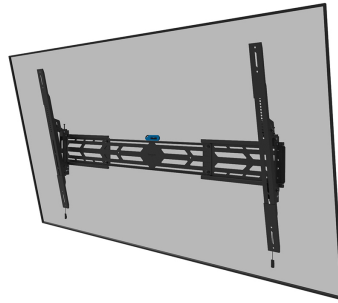

WL35S-950BL19

NEOMOUNTS HEAVY DUTY TV WALL MOUNT

SPECIFICATIONS

GENERAL

Min. screen size*	55 inch
Max. screen size*	110 inch
Max. weight	160 kg (per screen)
Screens	1
VESA minimum	100x100 mm
VESA maximum	1500x900 mm
Distance to wall	9 cm

FUNCTIONALITY

Type	Tilt
Height adjustment	0-2 cm
Width adjustment	89,3-160 cm
Lockable	Lockable - Security screw included
Tilt (degrees)	+12°, -0°
Rotate (degrees)	+3°, -3°
Height	93,6 cm
Width	160 cm
Depth	9 cm
Adjustment type	Micro adjustment

INFORMATION

Color	Black
Main material	Steel
Warranty	5 year
EAN code	8717371449568

*Please note: The inch sizes stated are just an indication, combined with the weight and VESA sizes. The maximum weight and VESA size are absolute restrictions for the products and should not be exceeded.

Neomounts