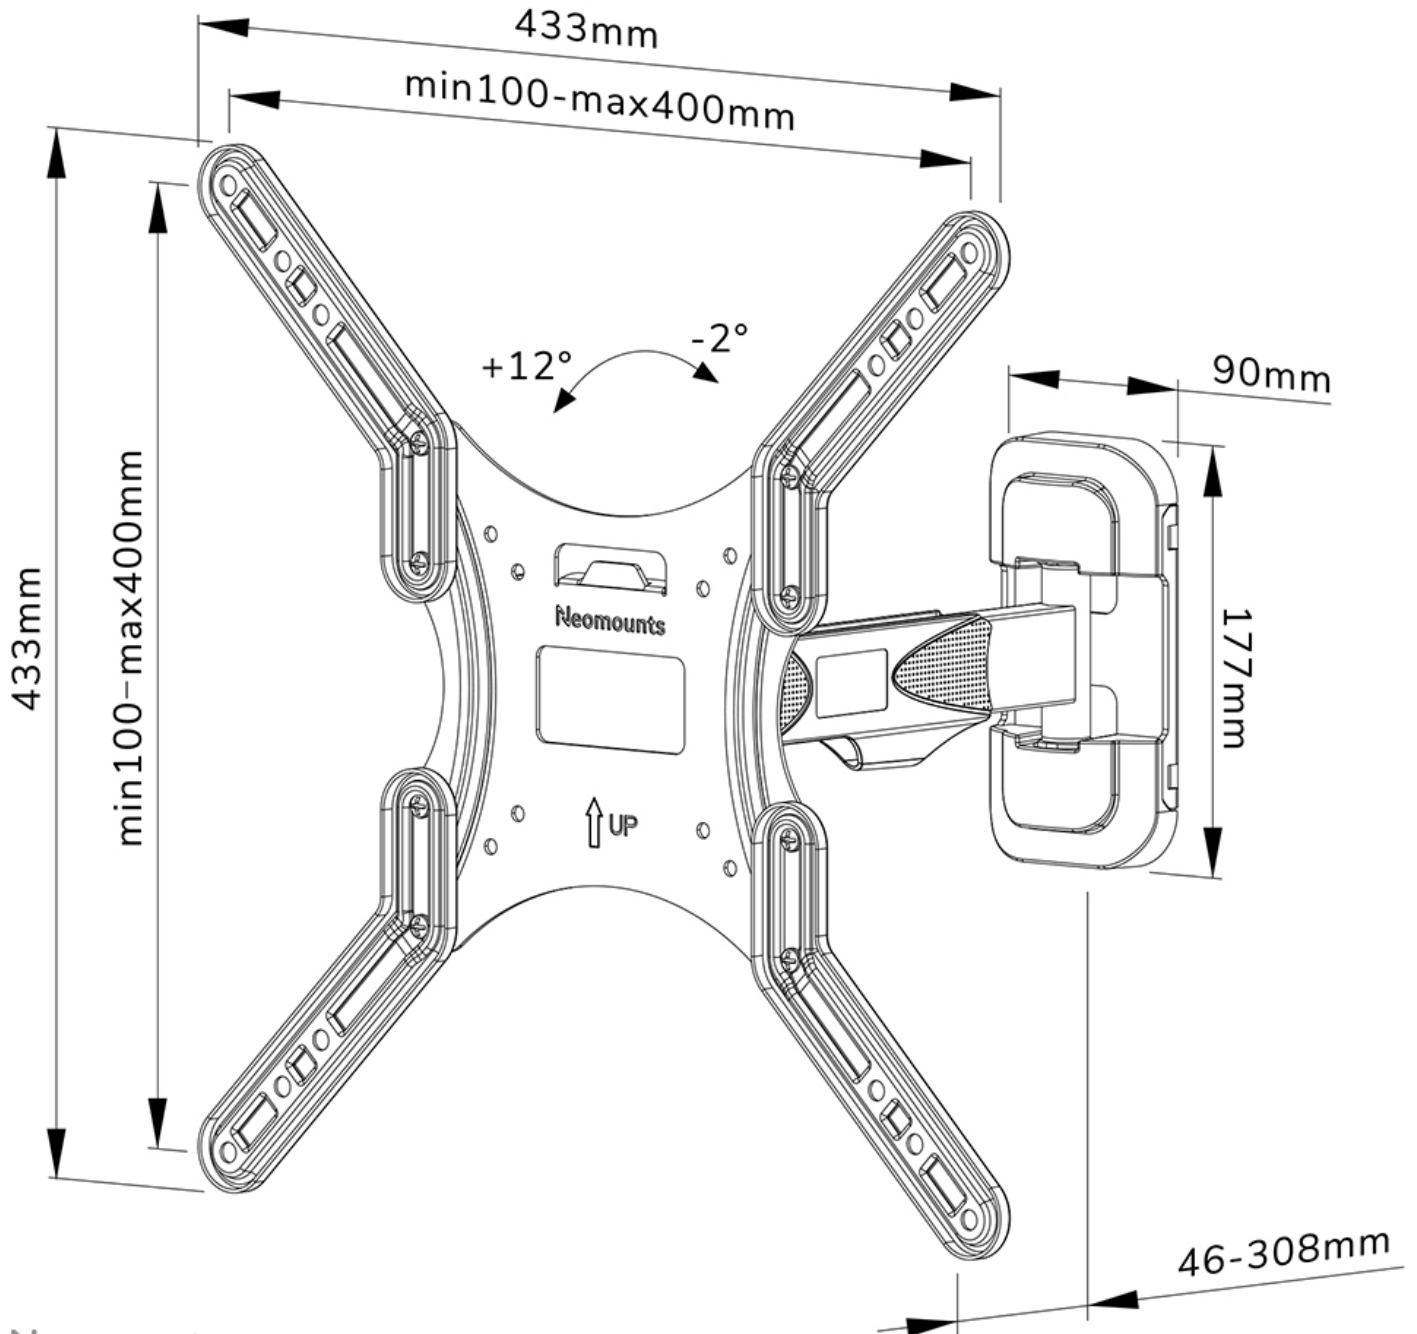

WL40-540BL14

NEOMOUNTS TV WALL MOUNT

Neomounts