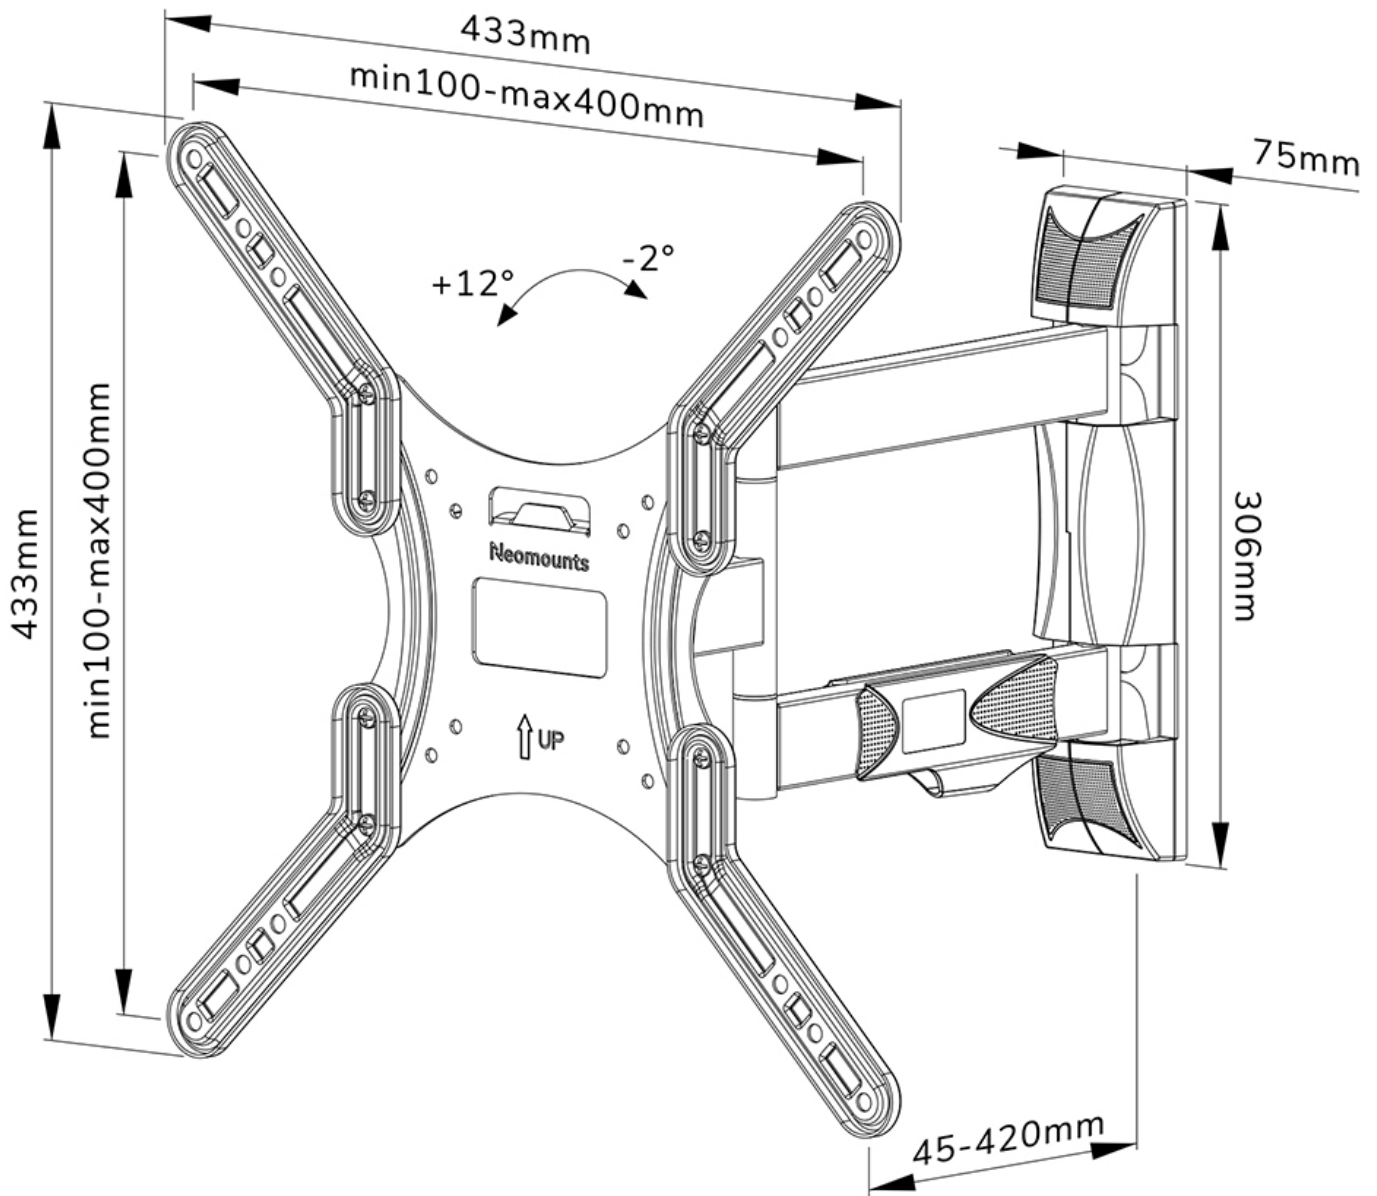

WL40-550BL14

NEOMOUNTS TV WALL MOUNT

Neomounts