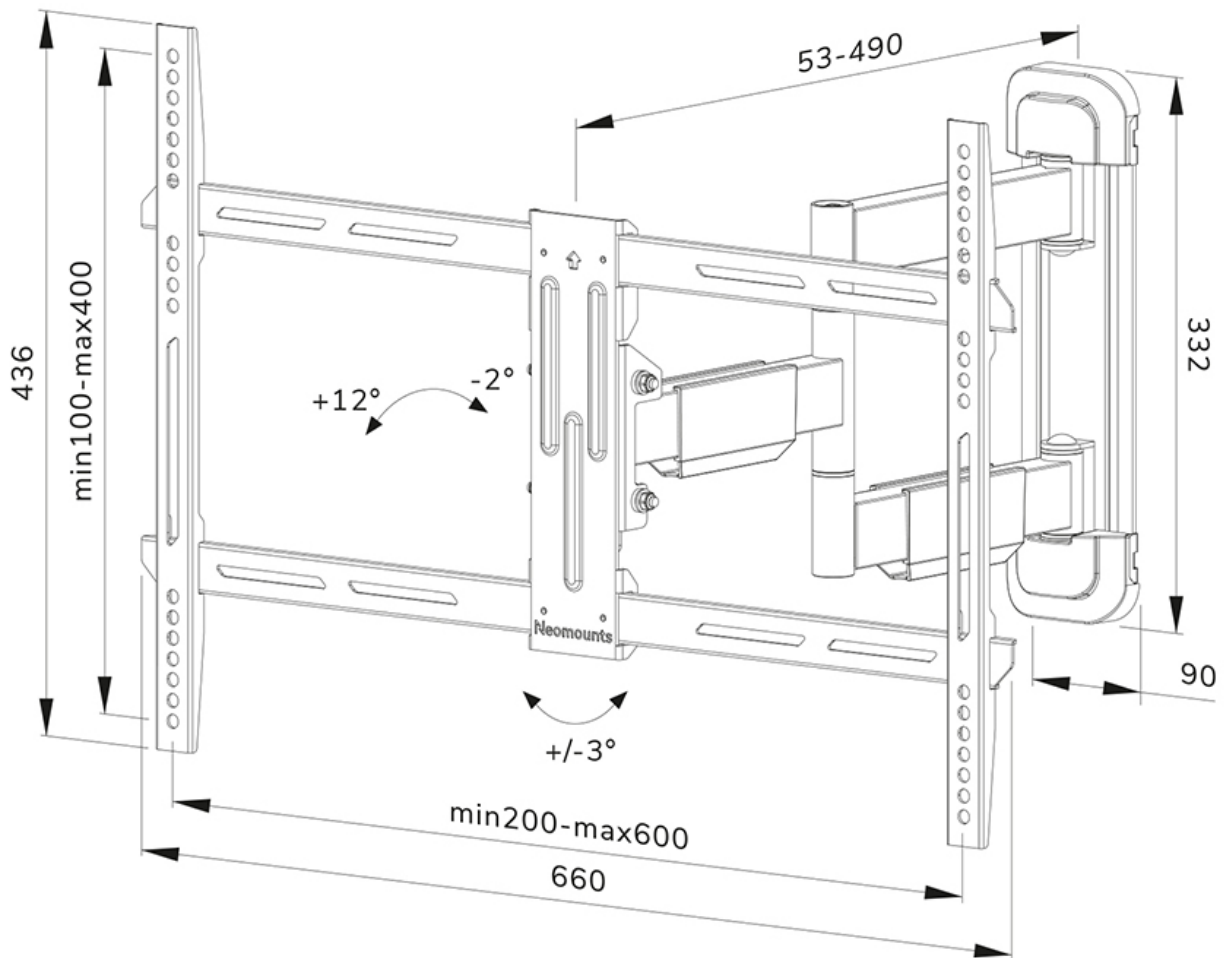

#### FUNCTIONALITY

Type	Full motion Tilt Swivel
Lockable	Not lockable
Tilt (degrees)	+12°, -2°
Swivel (degrees)	+45°, -45°
Rotate (degrees)	+3°, -3°
Height	43,6 cm
Width	66 cm
Depth	5,3 cm

### Neomounts WL40-550BL16 full motion wall mount for 40-65" screens - Black

The Neomounts WL40-550BL16 LEVEL is a full motion wall mount for flat screens up to 65" with a maximum weight capacity of 40 kg. The versatile tilt (14°) and swivel (+45°/-45°) technology allows you to create the optimum viewing angle. The mount can be levelled for the perfect installation.

The LEVEL-550 wall mount has a depth of 5,3-49 cm and is suitable for screens that meet VESA hole pattern 200x100 to 600x400 mm.

The WL40-550BL16 features a nifty Easy-release system, that allows you to attach the TV in a wink of an eye. The mount is equipped with cable management, to secure any loose cables on the back of the screen.

WL40-550BL16

NEOMOUNTS TV WALL MOUNT

Neomounts

Measuring unit: mm