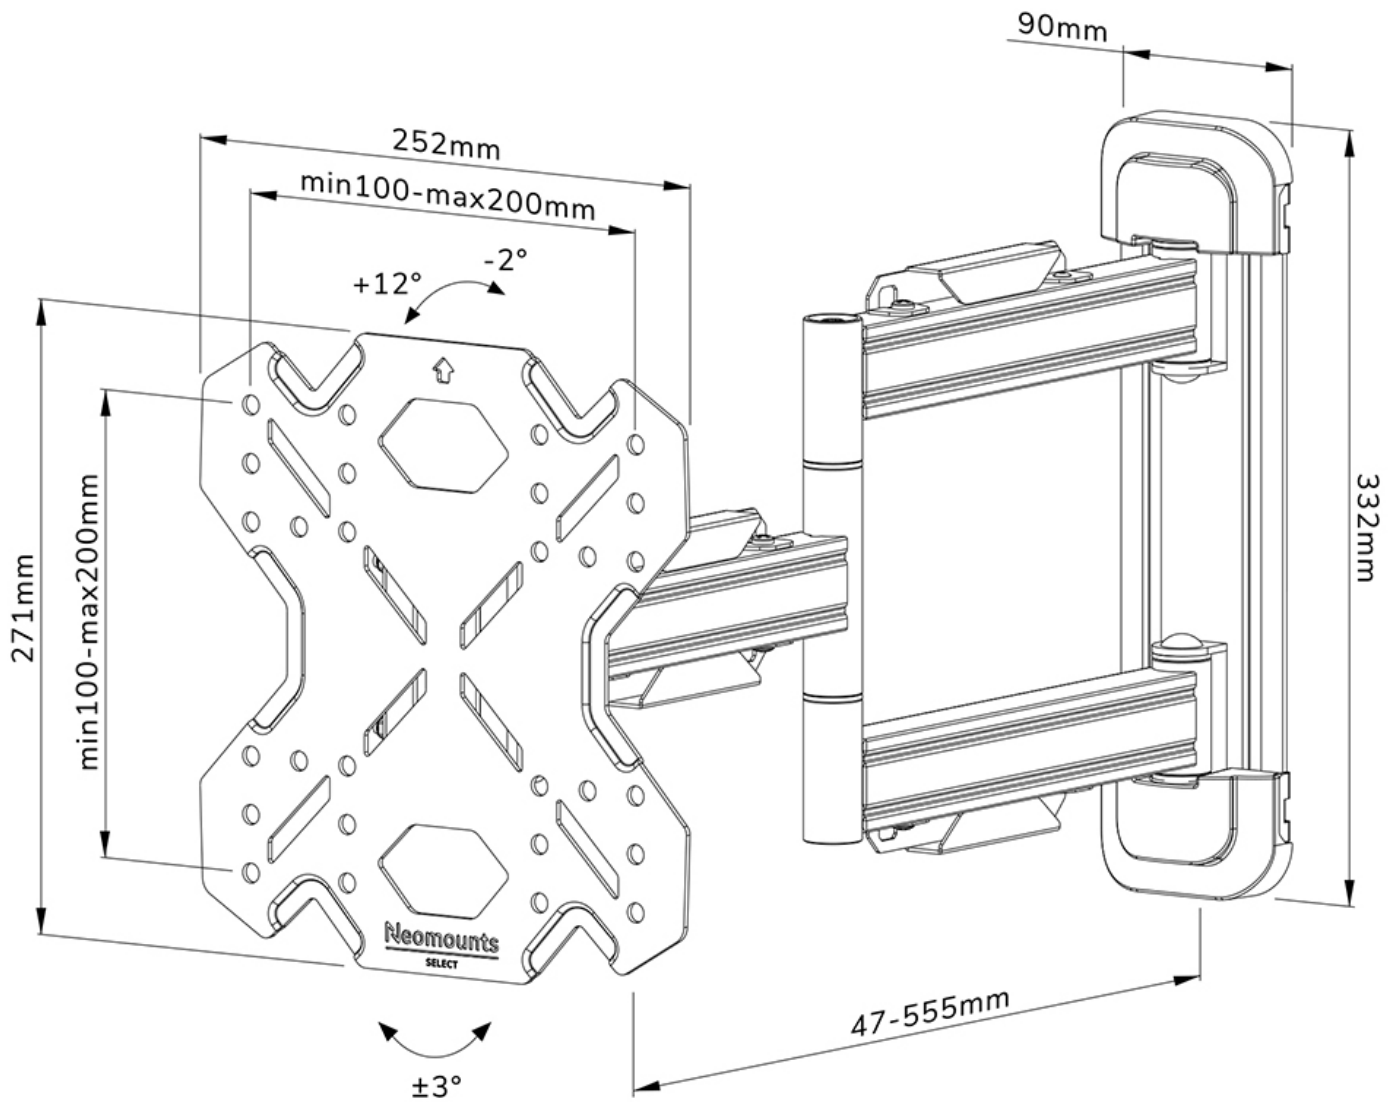

WL40S-850BL12

NEOMOUNTS TV WALL MOUNT

Neomounts