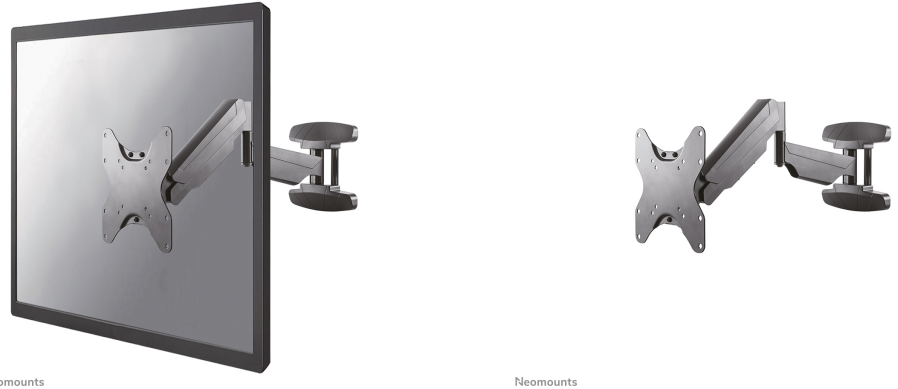

## NEOMOUNTS TV WALL MOUNT

#### FUNCTIONALITY

Type	Tilt Rotate Swivel Full motion
Height adjustment	0-28,2 cm
Tilt (degrees)	+5°, -15°
Swivel (degrees)	180°
Rotate (degrees)	+3°, -3°
Height	32,7 cm
Width	22,6 cm
Depth	56,3 cm
Adjustment type	Gas spring

### Neomounts WL70-550BL12 full motion wall mount for 23-42" screens - Black

The Neomounts WL70-550BL12 is a full motion wall mount for flat screens up to 42" with a maximum weight capacity of 30 kg. The versatile tilt (20°) and swivel (180°) technology allows you to create the optimum viewing angle. The mount can be levelled for the perfect installation.

The WL70-550BL12 has a depth of 5,9-56,3 cm and is suitable for screens that meet VESA hole pattern 75x75 to 200x200 mm.

The mount can be easily adjusted in height using the gas spring. The cable management system allows you to route and secure any loose cables at the back of the screen. Additionally, the mount features an Easy-release VESA, that allows you to attach the TV in a wink of an eye.