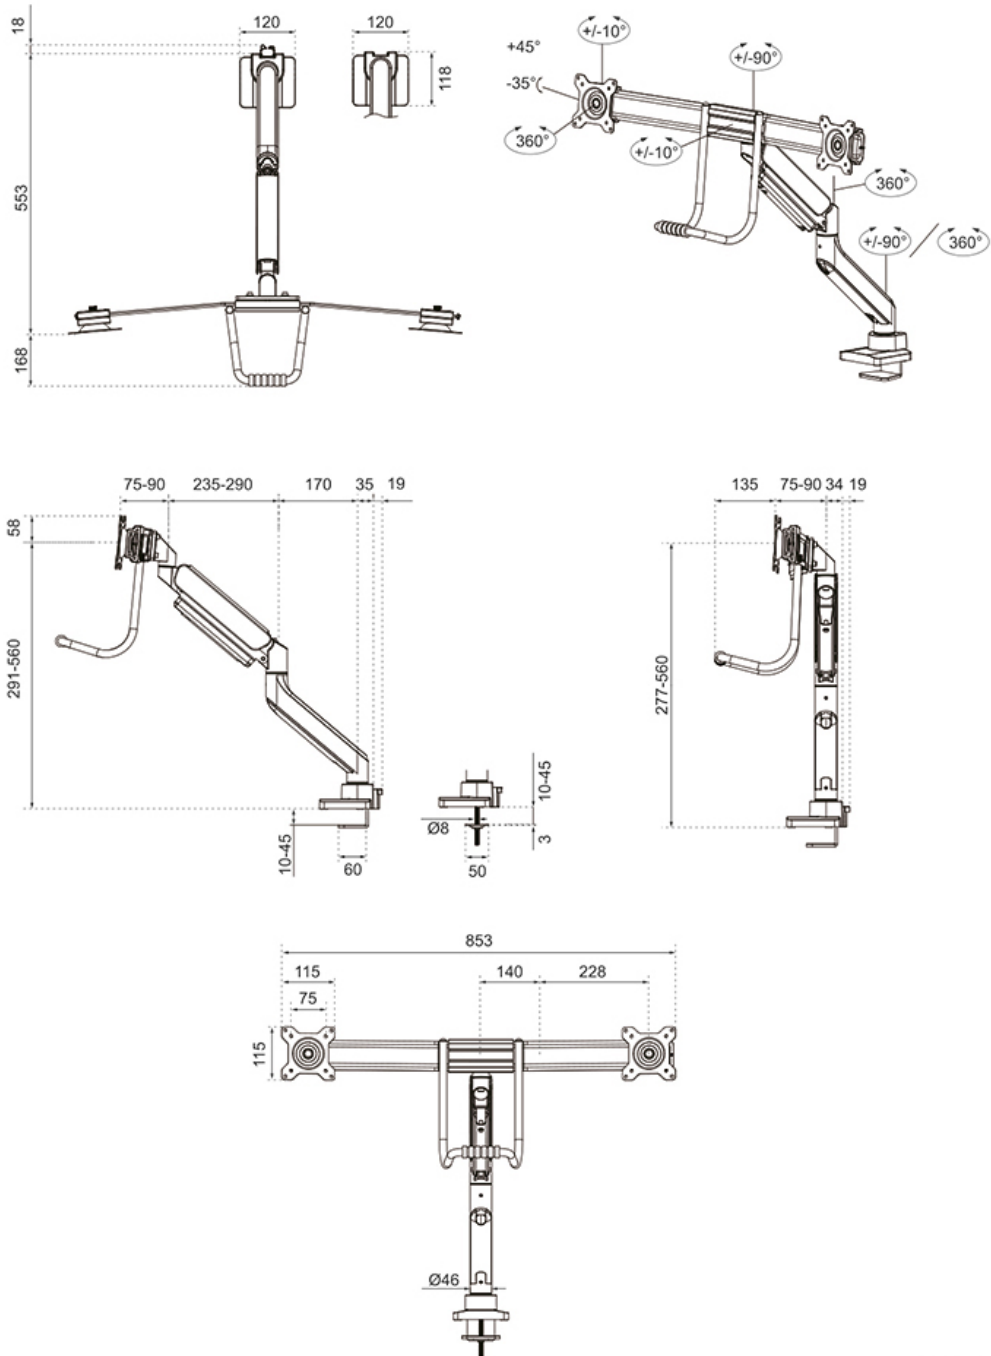

FUNCTIONALITY

| | |
|-------------------|--------------|
| Type | Full motion |
| Height adjustment | 28 cm |
| Width adjustment | 54 cm |
| Depth adjustment | 68 cm |
| Tilt (degrees) | +10°, -10° |
| Swivel (degrees) | +90°, -90° |
| Rotate (degrees) | +180°, -180° |
| Height | 64,6 cm |
| Width | 76,1 cm |
| Depth | 11,5 cm |
| Adjustment type | Gas spring |

Neomounts

Neomounts

Neomounts DS75-450BL2 full motion desk monitor arm for 17-32" screens - Black

The Neomounts DS75-450BL2 NEXT Core is a full motion desk mount for two flat screens up to 32" with a maximum weight capacity of 8 kg per screen. The versatile tilt (20°), rotate (360°) and swivel (20°) technology allows the mount to change to any viewing angle to fully benefit from the capabilities of the screens. Additionally, the mount has gas spring height adjustment (27,7-56 cm) and depth adjustment (0-50,5 cm), to create the perfect working position.

The DS75-450BL2 is suitable for screens that meet VESA hole pattern 75x75 or 100x100 mm. Unused hole patterns can be covered using one of Neomounts VESA adapter plates. The desk mount is equipped with an Quick-release VESA system and comes with both a topfix clamp and grommet for quick and easy installation.

Neomounts

Measuring unit: mm